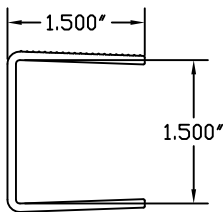

STANDARD DOCK PRODUCT, AND ACCESSORIES LIST

SOLID
INCLUDING SCREW
COVERS.
12', 16', 20' LENGTHS

VENTED
INCLUDING SCREW
COVERS.
12', 16', 20' LENGTHS

EDGE TRIM
12' LENGTHS

L-ANGLE END CAP
12' LENGTHS

COLORS: LIGHT BEIGE, LIGHT GREY, OFF WHITE
BOARDS AVAILABLE IN 12', 16' AND 20' LENGTHS
TRIM SOLD IN 12' LENGTHS ONLY

STANDARD DOCK PRODUCT, AND ACCESSORIES LIST

SIDE CAP
INCLUDING SCREW
COVERS,
16' LENGTHS

PATTERN BOARD
INCLUDING SCREW
COVERS,
16' LENGTHS

FROSTED LENS
16' LENGTHS 100/BOX

CLEAR LENS
16' LENGTHS 100/BOX

YELLOW SCREW COVERS
12' LENGTHS 100/BOX