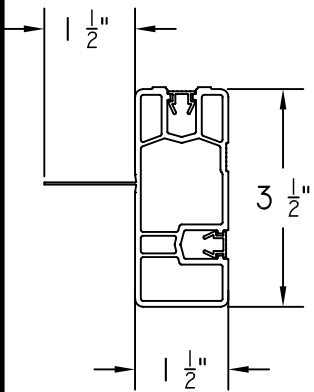

STANDARD DOCK PRODUCT, AND ACCESSORIES LIST

SOLID
INCLUDING SCREW
COVERS.
12', 16', 20' LENGTHS

VENTED
INCLUDING SCREW
COVERS.
12', 16', 20' LENGTHS

EDGE TRIM
12' LENGTHS

L-ANGLE END CAP
12' LENGTHS

COLORS: LIGHT BEIGE, LIGHT GREY, OFF WHITE
BOARDS AVAILABLE IN 12', 16' AND 20' LENGTHS
TRIM SOLD IN 12' LENGTHS ONLY

STANDARD DOCK PRODUCT, AND ACCESSORIES LIST

SIDE CAP
INCLUDING SCREW
COVERS,
16' LENGTHS

PATTERN BOARD
INCLUDING SCREW
COVERS,
16' LENGTHS

FROSTED LENS
16' LENGTHS 100/BOX

CLEAR LENS
16' LENGTHS 100/BOX

YELLOW SCREW COVERS
12' LENGTHS 100/BOX