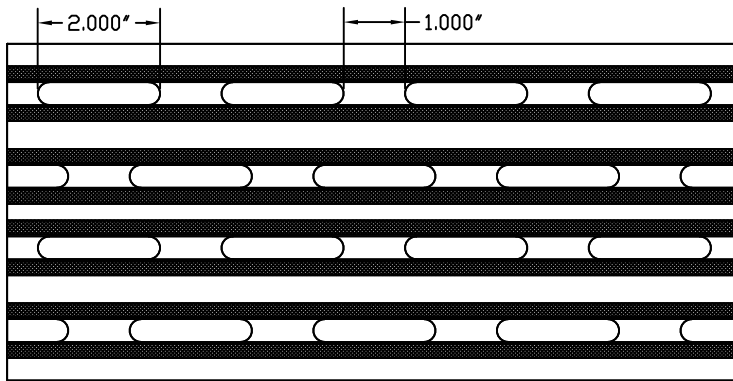

STANDARD DOCK PRODUCT, AND ACCESSORIES LIST

SOLID
INCLUDING SCREW
COVERS.
12', 16', 20' LENGTHS

VENTED
INCLUDING SCREW
COVERS.
12', 16', 20' LENGTHS

EDGE TRIM
12' LENGTHS

L-ANGLE END CAP
12' LENGTHS

COLORS: LIGHT BEIGE, LIGHT GREY, OFF WHITE
BOARDS AVAILABLE IN 12', 16' AND 20' LENGTHS
TRIM SOLD IN 12' LENGTHS ONLY

STANDARD DOCK PRODUCT, AND ACCESSORIES LIST

SIDE CAP
INCLUDING SCREW
COVERS,
16' LENGTHS

PATTERN BOARD
INCLUDING SCREW
COVERS,
16' LENGTHS

FROSTED LENS
16' LENGTHS 100/BOX

CLEAR LENS
16' LENGTHS 100/BOX

YELLOW SCREW COVERS
12' LENGTHS 100/BOX