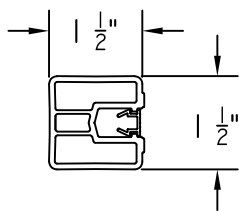

STANDARD DOCK PRODUCT, AND ACCESSORIES LIST

SOLID
INCLUDING SCREW
COVERS.
12', 16', 20' LENGTHS

VENTED
INCLUDING SCREW
COVERS.
12', 16', 20' LENGTHS

EDGE TRIM
12' LENGTHS

L-ANGLE END CAP
12' LENGTHS

COLORS: LIGHT BEIGE, LIGHT GREY, OFF WHITE
BOARDS AVAILABLE IN 12', 16' AND 20' LENGTHS
TRIM SOLD IN 12' LENGTHS ONLY

STANDARD DOCK PRODUCT, AND ACCESSORIES LIST

SIDE CAP
INCLUDING SCREW
COVERS,
16' LENGTHS

PATTERN BOARD
INCLUDING SCREW
COVERS,
16' LENGTHS

FROSTED LENS
16' LENGTHS 100/BOX

CLEAR LENS
16' LENGTHS 100/BOX

YELLOW SCREW COVERS
12' LENGTHS 100/BOX