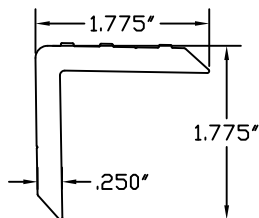

STANDARD DOCK PRODUCT, AND ACCESSORIES LIST

SOLID
INCLUDING SCREW
COVERS.
12', 16', 20' LENGTHS

VENTED
INCLUDING SCREW
COVERS.
12', 16', 20' LENGTHS

EDGE TRIM
12' LENGTHS

L-ANGLE END CAP
12' LENGTHS

COLORS: LIGHT BEIGE, LIGHT GREY, OFF WHITE
BOARDS AVAILABLE IN 12', 16' AND 20' LENGTHS
TRIM SOLD IN 12' LENGTHS ONLY

STANDARD DOCK PRODUCT, AND ACCESSORIES LIST

SIDE CAP
INCLUDING SCREW
COVERS,
16' LENGTHS

PATTERN BOARD
INCLUDING SCREW
COVERS,
16' LENGTHS

FROSTED LENS
16' LENGTHS 100/BOX

CLEAR LENS
16' LENGTHS 100/BOX

YELLOW SCREW COVERS
12' LENGTHS 100/BOX