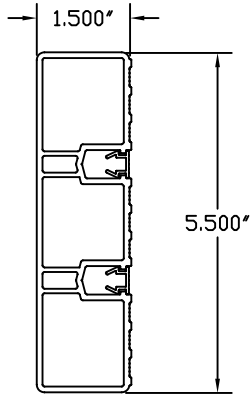

STANDARD DOCK PRODUCT, AND ACCESSORIES LIST

SOLID
INCLUDING SCREW
COVERS.
12', 16', 20' LENGTHS

VENTED
INCLUDING SCREW
COVERS.
12', 16', 20' LENGTHS

EDGE TRIM
12' LENGTHS

L-ANGLE END CAP
12' LENGTHS

COLORS: LIGHT BEIGE, LIGHT GREY, OFF WHITE
BOARDS AVAILABLE IN 12', 16' AND 20' LENGTHS
TRIM SOLD IN 12' LENGTHS ONLY

STANDARD DOCK PRODUCT, AND ACCESSORIES LIST

SIDE CAP
INCLUDING SCREW
COVERS,
16' LENGTHS

PATTERN BOARD
INCLUDING SCREW
COVERS,
16' LENGTHS

FROSTED LENS
16' LENGTHS 100/BOX

CLEAR LENS
16' LENGTHS 100/BOX

YELLOW SCREW COVERS
12' LENGTHS 100/BOX