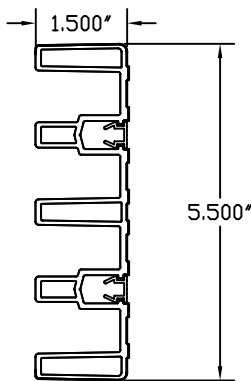

STANDARD DOCK PRODUCT, AND ACCESSORIES LIST

SOLID
INCLUDING SCREW
COVERS.
12', 16', 20' LENGTHS

VENTED
INCLUDING SCREW
COVERS.
12', 16', 20' LENGTHS

EDGE TRIM
12' LENGTHS

L-ANGLE END CAP
12' LENGTHS

COLORS: LIGHT BEIGE, LIGHT GREY, OFF WHITE
BOARDS AVAILABLE IN 12', 16' AND 20' LENGTHS
TRIM SOLD IN 12' LENGTHS ONLY

STANDARD DOCK PRODUCT, AND ACCESSORIES LIST

SIDE CAP
INCLUDING SCREW
COVERS,
16' LENGTHS

PATTERN BOARD
INCLUDING SCREW
COVERS,
16' LENGTHS

FROSTED LENS
16' LENGTHS 100/BOX

CLEAR LENS
16' LENGTHS 100/BOX

YELLOW SCREW COVERS
12' LENGTHS 100/BOX