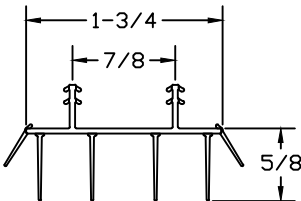

AP 3072 ASTROSEAL 625
DOOR BOTTOM

STANDARD SIZES

32.00"	\$2.25
36.00"	\$2.40
48.00"	\$2.95

COST/PC

COLOR: DARK BROWN RIGID
BLACK WANDS
PACKAGING: 30 PCS/BOX

AP 3052 ECONOMY
DOOR BOTTOM

STANDARD SIZES

31.75"	\$0.99
32.00"	\$0.99
35.75"	\$1.10
36.00"	\$1.10
48.00"	\$1.40

COST/PC

COLOR: BEIGE OR BROWN
30 PCS/BOX

AP 4271 HIGH PERFORMANCE
DOOR BOTTOM

STANDARD SIZES

31.75"	\$1.60
32.00"	\$1.60
35.75"	\$1.70
36.00"	\$1.70
48.25"	\$2.15

COST/PC

COLOR: BROWN
PACKAGING: 50 PCS/BOX

AP 4146 DOOR BOTTOM

STANDARD SIZES

29.75"	\$1.30
31.75"	\$1.40
32.00"	\$1.40
35.75"	\$1.50
36.00"	\$1.50
48.00"	\$2.05

COST/PC

COLOR: BEIGE OR BROWN
PACKAGING: 100 PCS/BOX

AP 3248 HINGE PROTECTOR
PAINT SHIELD

LENGTH

4 3/8"

PRICE PER PIECE