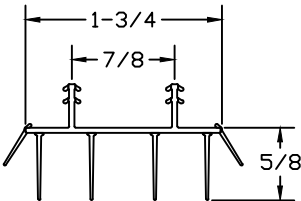

AP 3072 ASTROSEAL 625
DOOR BOTTOM

STANDARD SIZES

32.00"	\$2.25
36.00"	\$2.40
48.00"	\$2.95

COST/PC

COLOR: DARK BROWN RIGID
BLACK WANDS
PACKAGING: 30 PCS/BOX

AP 3052 ECONOMY
DOOR BOTTOM

STANDARD SIZES

31.75"	\$0.99
32.00"	\$0.99
35.75"	\$1.10
36.00"	\$1.10
48.00"	\$1.40

COST/PC

COLOR: BEIGE OR BROWN
30 PCS/BOX

AP 4271 HIGH PERFORMANCE
DOOR BOTTOM

STANDARD SIZES

31.75"	\$1.60
32.00"	\$1.60
35.75"	\$1.70
36.00"	\$1.70
48.25"	\$2.15

COST/PC

COLOR: BROWN
PACKAGING: 50 PCS/BOX

AP 4146 DOOR BOTTOM

STANDARD SIZES

29.75"	\$1.30
31.75"	\$1.40
32.00"	\$1.40
35.75"	\$1.50
36.00"	\$1.50
48.00"	\$2.05

COST/PC

COLOR: BEIGE OR BROWN
PACKAGING: 100 PCS/BOX

AP 3248 HINGE PROTECTOR
PAINT SHIELD

LENGTH

4 3/8"

PRICE PER PIECE