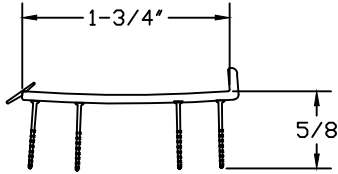

STANDARD PRODUCT PRICE LIST

AP 1506 FIXED 134F
DOOR BOTTOM

STANDARD SIZES

31.75"	\$1.98
32.00"	\$1.98
35.75"	\$2.10
36.00"	\$2.10
37.00"	\$2.85
48.00"	\$2.85

COST/PC

COLOR: DARK BROWN
PACKAGING: 40 PCS/BOX

AP 3072 ASTROSEAL 625
DOOR BOTTOM

STANDARD SIZES

32.00"	\$2.25
36.00"	\$2.40
48.00"	\$2.95

COST/PC

COLOR: DARK BROWN RIGID
BLACK WANDS
PACKAGING: 30 PCS/BOX

AP 3052 ECONOMY
DOOR BOTTOM

STANDARD SIZES

31.75"	\$0.99
32.00"	\$0.99
35.75"	\$1.10
36.00"	\$1.10
48.00"	\$1.40

STANDARD SIZES

29.75"	\$1.30
31.75"	\$1.40
32.00"	\$1.40
35.75"	\$1.50
36.00"	\$1.50
48.00"	\$2.05

COST/PC

COLOR: BEIGE OR BROWN
PACKAGING: 100 PCS/BOX

AP 3248 HINGE PROTECTOR
PAINT SHIELD

LENGTH

4 3/8"

PRICE PER PIECE