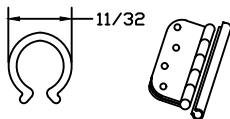

COST/PC

COLOR: BEIGE OR BROWN
30 PCS/BOX

AP 4271 HIGH PERFORMANCE
DOOR BOTTOM

STANDARD SIZES

31.75"	\$1.60
32.00"	\$1.60
35.75"	\$1.70
36.00"	\$1.70
48.25"	\$2.15

COST/PC

COLOR: BROWN
PACKAGING: 50 PCS/BOX

AP 4146 DOOR BOTTOM

STANDARD SIZES

29.75"	\$1.30
31.75"	\$1.40
32.00"	\$1.40
35.75"	\$1.50
36.00"	\$1.50
48.00"	\$2.05

COST/PC

COLOR: BEIGE OR BROWN
PACKAGING: 100 PCS/BOX

AP 3248 HINGE PROTECTOR
PAINT SHIELD

LENGTH

4 3/8"

PRICE PER PIECE