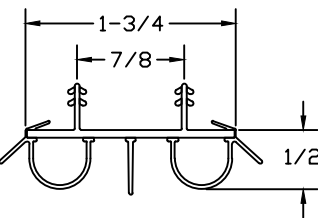

COST/PC

COLOR: BEIGE OR BROWN
30 PCS/BOX

AP 4271 HIGH PERFORMANCE
DOOR BOTTOM

STANDARD SIZES

31.75"	\$1.60
32.00"	\$1.60
35.75"	\$1.70
36.00"	\$1.70
48.25"	\$2.15

COST/PC

COLOR: BROWN
PACKAGING: 50 PCS/BOX

AP 4146 DOOR BOTTOM

STANDARD SIZES

29.75"	\$1.30
31.75"	\$1.40
32.00"	\$1.40
35.75"	\$1.50
36.00"	\$1.50
48.00"	\$2.05

COST/PC

COLOR: BEIGE OR BROWN
PACKAGING: 100 PCS/BOX

AP 3248 HINGE PROTECTOR
PAINT SHIELD

LENGTH

4 3/8"

PRICE PER PIECE