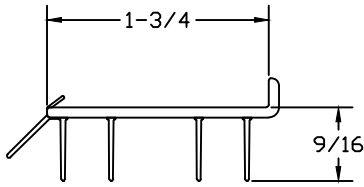

STANDARD PRODUCT PRICE LIST

AP 1506 FIXED 134F
DOOR BOTTOM

STANDARD SIZES

31.75"	\$1.98
32.00"	\$1.98
35.75"	\$2.10
36.00"	\$2.10
37.00"	\$2.85
48.00"	\$2.85

COST/PC

COLOR: DARK BROWN
PACKAGING: 40 PCS/BOX

AP 3072 ASTROSEAL 625
DOOR BOTTOM

STANDARD SIZES

32.00"	\$2.25
36.00"	\$2.40
48.00"	\$2.95

COST/PC

COLOR: DARK BROWN RIGID
BLACK WANDS
PACKAGING: 30 PCS/BOX

AP 3052 ECONOMY
DOOR BOTTOM

STANDARD SIZES

31.75"	\$0.99
32.00"	\$0.99
35.75"	\$1.10
36.00"	\$1.10
48.00"	\$1.40

STANDARD SIZES

29.75"	\$1.30
31.75"	\$1.40
32.00"	\$1.40
35.75"	\$1.50
36.00"	\$1.50
48.00"	\$2.05

COST/PC

COLOR: BEIGE OR BROWN
PACKAGING: 100 PCS/BOX

AP 3248 HINGE PROTECTOR
PAINT SHIELD

LENGTH

4 3/8"

PRICE PER PIECE