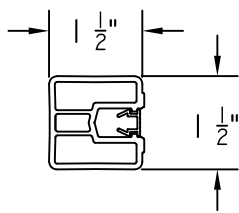

STANDARD DOCK PRODUCT, AND ACCESSORIES LIST

SOLID
INCLUDING SCREW
COVERS.
12', 16', 20' LENGTHS

VENTED
INCLUDING SCREW
COVERS.
12', 16', 20' LENGTHS

EDGE TRIM
12' LENGTHS

L-ANGLE END CAP
12' LENGTHS

COLORS: LIGHT BEIGE, LIGHT GREY, OFF WHITE
BOARDS AVAILABLE IN 12', 16' AND 20' LENGTHS
TRIM SOLD IN 12' LENGTHS ONLY

STANDARD DOCK PRODUCT, AND ACCESSORIES LIST

SIDE CAP
INCLUDING SCREW
COVERS,
16' LENGTHS

PATTERN BOARD
INCLUDING SCREW
COVERS,
16' LENGTHS

FROSTED LENS
16' LENGTHS 100/BOX

CLEAR LENS
16' LENGTHS 100/BOX

YELLOW SCREW COVERS
12' LENGTHS 100/BOX