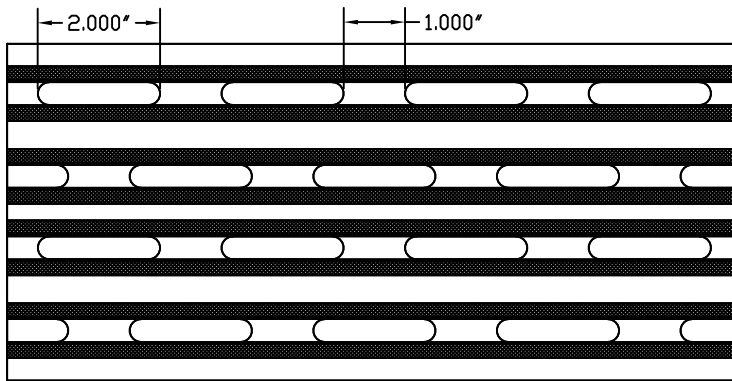

STANDARD DOCK PRODUCT, AND ACCESSORIES LIST

SOLID
INCLUDING SCREW
COVERS.
12', 16', 20' LENGTHS

VENTED
INCLUDING SCREW
COVERS.
12', 16', 20' LENGTHS

EDGE TRIM
12' LENGTHS

L-ANGLE END CAP
12' LENGTHS

COLORS: LIGHT BEIGE, LIGHT GREY, OFF WHITE
BOARDS AVAILABLE IN 12', 16' AND 20' LENGTHS
TRIM SOLD IN 12' LENGTHS ONLY

STANDARD DOCK PRODUCT, AND ACCESSORIES LIST

SIDE CAP
INCLUDING SCREW
COVERS,
16' LENGTHS

PATTERN BOARD
INCLUDING SCREW
COVERS,
16' LENGTHS

FROSTED LENS
16' LENGTHS 100/BOX

CLEAR LENS
16' LENGTHS 100/BOX

YELLOW SCREW COVERS
12' LENGTHS 100/BOX