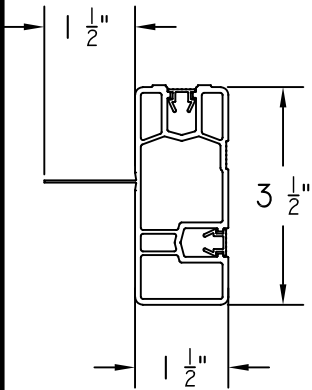

STANDARD DOCK PRODUCT, AND ACCESSORIES LIST

SOLID
INCLUDING SCREW
COVERS.
12', 16', 20' LENGTHS

VENTED
INCLUDING SCREW
COVERS.
12', 16', 20' LENGTHS

EDGE TRIM
12' LENGTHS

L-ANGLE END CAP
12' LENGTHS

COLORS: LIGHT BEIGE, LIGHT GREY, OFF WHITE
BOARDS AVAILABLE IN 12', 16' AND 20' LENGTHS
TRIM SOLD IN 12' LENGTHS ONLY

STANDARD DOCK PRODUCT, AND ACCESSORIES LIST

SIDE CAP
INCLUDING SCREW
COVERS,
16' LENGTHS

PATTERN BOARD
INCLUDING SCREW
COVERS,
16' LENGTHS

FROSTED LENS
16' LENGTHS 100/BOX

CLEAR LENS
16' LENGTHS 100/BOX

YELLOW SCREW COVERS
12' LENGTHS 100/BOX