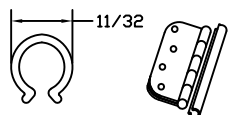

31.75"  
32.00"  
35.75"  
36.00"  
48.00"

COST/PC

\$.78  
\$.78  
\$.87  
\$.87  
\$1.15

COLOR: BEIGE OR BROWN  
30 PCS/BOX

AP 4271 HIGH PERFORMANCE  
DOOR BOTTOM

STANDARD SIZES

31.75"  
32.00"  
35.75"  
36.00"  
48.25"

COST/PC

\$1.10  
\$1.10  
\$1.18  
\$1.18  
\$1.50

COLOR: BROWN  
PACKAGING: 50 PCS/BOX

AP 4146 DOOR BOTTOM

STANDARD SIZES

29.75"  
31.75"  
32.00"  
35.75"  
36.00"  
48.00"

COST/PC

\$1.04  
\$1.11  
\$1.11  
\$1.22  
\$1.22  
\$1.60

COLOR: BEIGE OR BROWN  
PACKAGING: 100 PCS/BOX

AP 3248 HINGE PROTECTOR  
PAINT SHIELD

LENGTH

4 3/8"

PRICE PER PIECE

\$.045

1000 PIECES PER BOX  
COLOR / BLACK

MINIMUM ORDER IS \$250.00